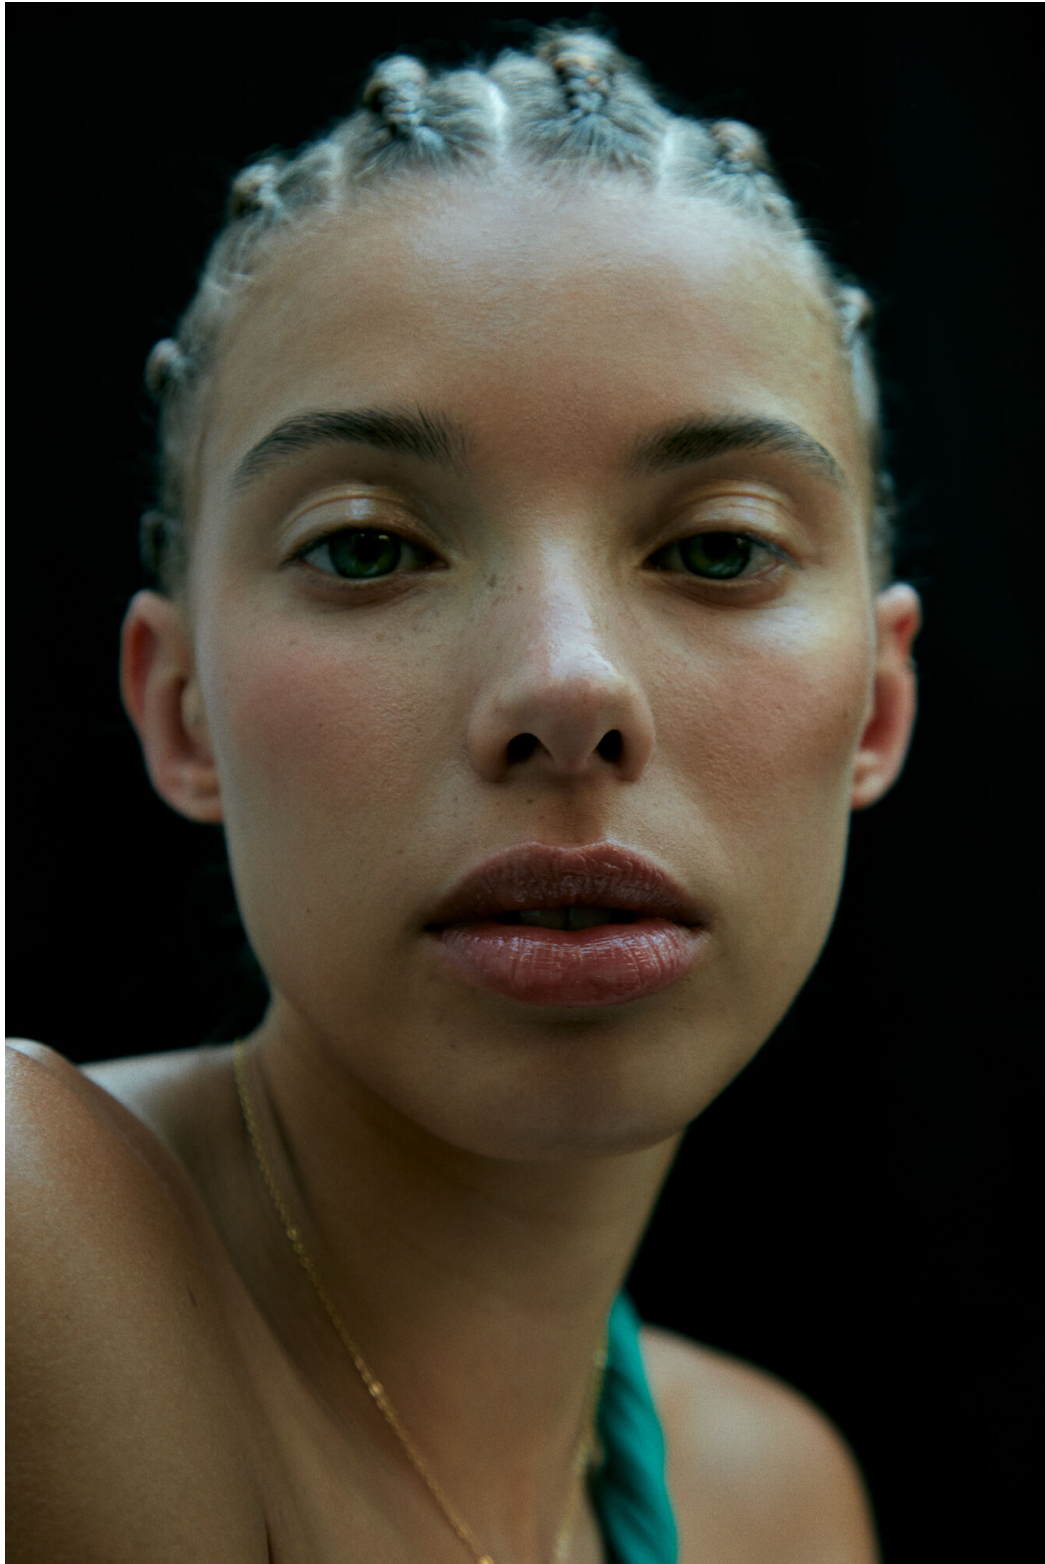

GRACE JOHNSON HULTON

height 5'10.5 · bust 32" · waist 25.5" · hips 35.5" · dress 36 EU/6 US/8 UK
shoes size 39 EU/8 US/6 UK · hair brown · eyes green